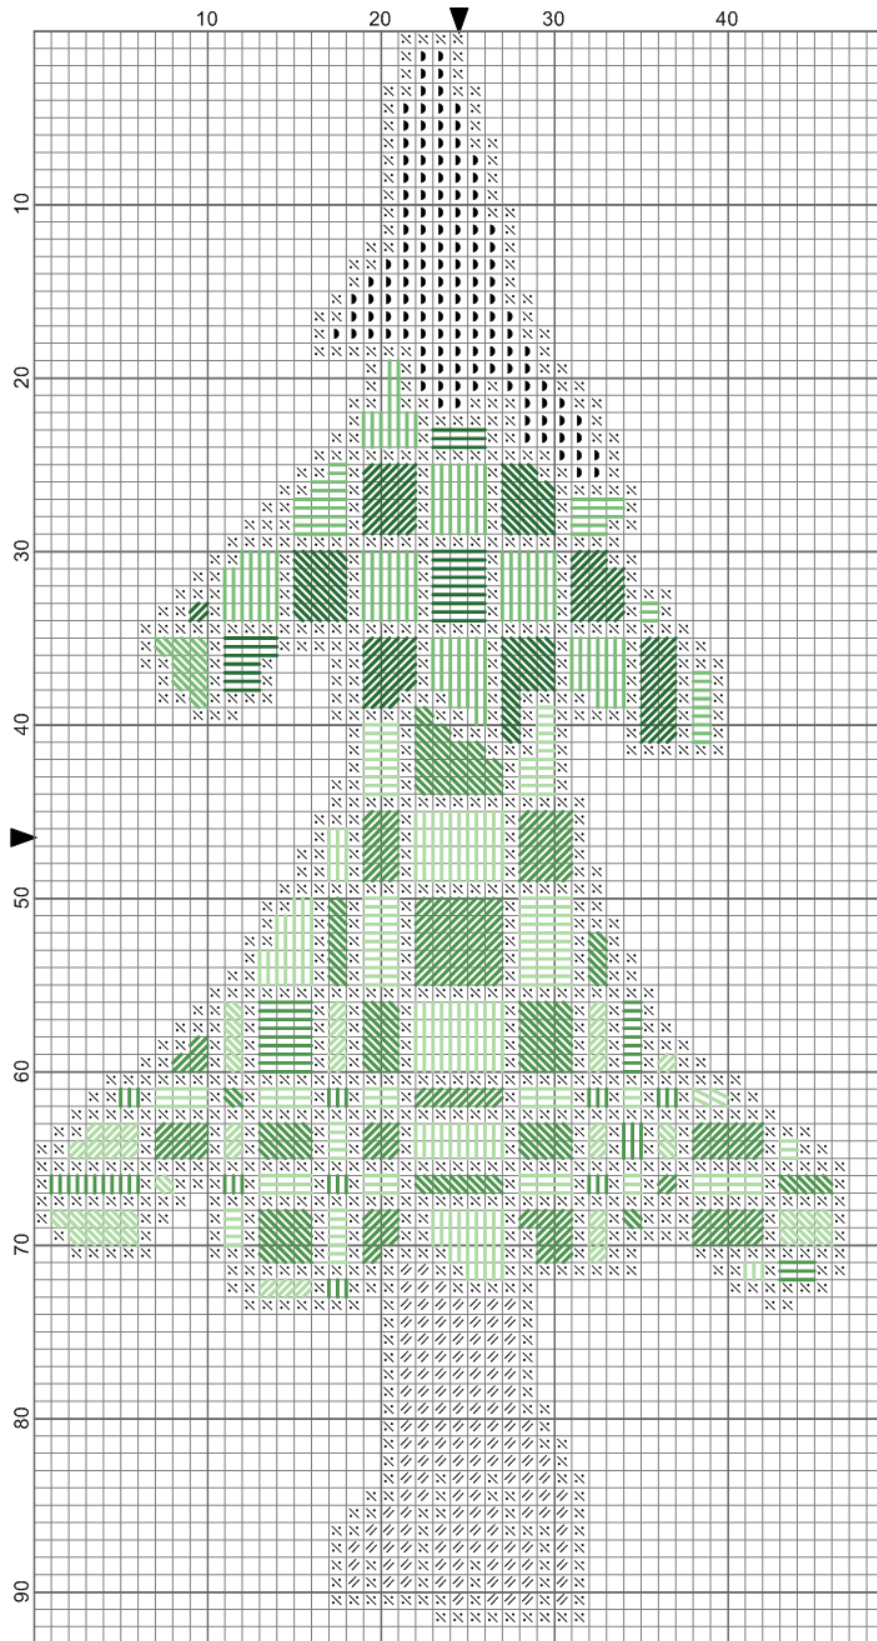

# All Blocked Up Holiday Tree

Free Cross Stitch Pattern from Loretta Oliver at [Stitching the Night Away](http://www.stitchingthenightaway.com)

<http://www.stitchingthenightaway.com>

Grid Size: 49w X 93h

**Legend:**

■ [2] DMC 310 black

□ [2] DMC 5200\* snow white

■ [2] DMC 975 golden brown - dk

**(\*) Blended Entries:**

□ DMC-5200 & KRE-032 (DMC-snow white blended with Kreinik-Pearl)

**Backstitch Lines:**

— DMC-319 pistachio green - vy dk

[Snowman Tree Skirt](#)  
by Dimensions

[Liam's Rainbow](#)  
by CM Designs